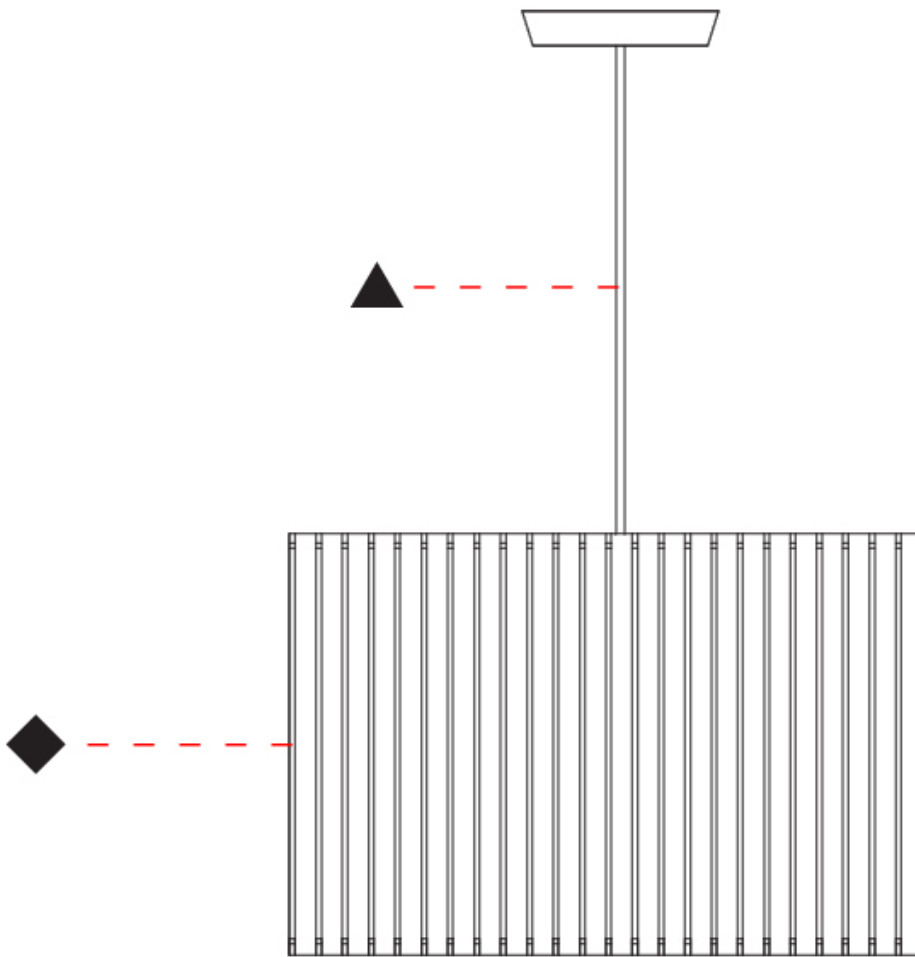

LUZ OCULTA SUSPENSION

D51037- : D51037-BRZ-DOW

PROJECT _____

TYPE _____

SPECIFIER _____

QUANTITY _____

DATE _____

D