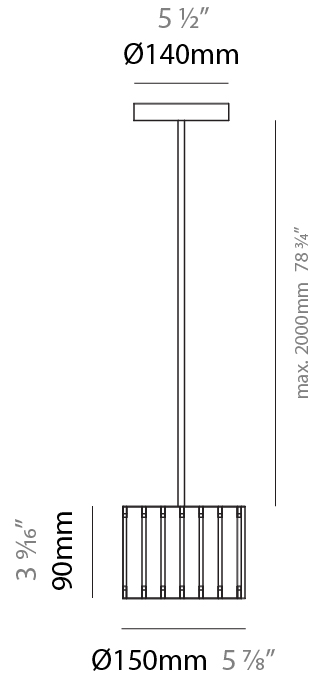

LUZ OCULTA WOOD SUSPENSION

D51043- _____ - _____

base number   Finish Options   Finish Options

1. To build a product code in our configurator select the specify button on the base model # product page
2. To build a manual product code on this datasheet choose from the options listed below in blue font and add the suffix to the base model #

GENERAL

Series: Luz Oculta
Subseries: Luz Oculta Wood
Partner: Fambuena
Division: Design
Installation: Suspension
Product Type: Pendant
Mounting Location: Ceiling
Light Distribution: Direct / Indirect

PHYSICAL

Shape: Rectangle
Diameter (mm): 150
Diameter (in): 5 7/8
Height (mm): 90
Height (in): 3 9/16
Fixture Finish: [DOW / NAT](#)
Holder Finish: BRA / BRZ
Fixture Material: Metal / Wood
Primary Material: Wood
Cable Details: Cable length 2000mm / 79"

ELECTRICAL

Number of Lamps: 1
Lamp Type: LED Retrofit
Lamp Shape: T4
Bulb Included: Bulb Not Included
Max. Wattage Per Lamp (W): 3
Lamp Base: G9
Input Voltage (V): 120

LED

OPTICAL

RATINGS AND CERTIFICATIONS

Certified By: Certified for North American Standards
IP rating: IP20

PROJECT
TYPE
SPECIFIER
QUANTITY
DATE