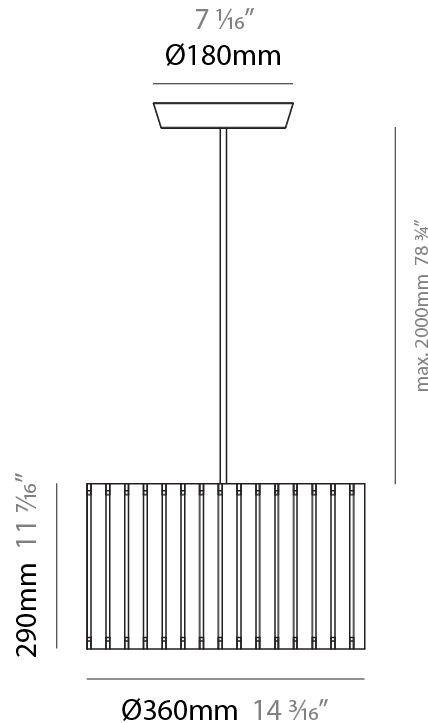

PROJECT	_____
TYPE	_____
SPECIFIER	_____
QUANTITY	_____
DATE	_____

LUZ OCULTA WOOD SUSPENSION

D51039- _____ - _____
base number   Finish   Finish
                         Options   Options

1. To build a product code in our configurator select the specify button on the base model # product page
2. To build a manual product code on this datasheet choose from the options listed below in blue font and add the suffix to the base model #

GENERAL

Series: Luz Oculta
Subseries: Luz Oculta Wood
Partner: Fambuena
Division: Design
Installation: Suspension
Product Type: Pendant
Mounting Location: Ceiling
Light Distribution: Direct / Indirect

PHYSICAL

Shape: Rectangle
Diameter (mm): 360
Diameter (in): 14 ³/₁₆
Height (mm): 290
Height (in): 11 ⁷/₁₆
Fixture Finish: [DOW / NAT](#)
Holder Finish: [BRA / BRZ](#)
Fixture Material: Metal / Wood
Primary Material: Wood
Cable Details: Cable length 2000mm / 79"

ELECTRICAL

Number of Lamps: 1
Lamp Type: LED Retrofit
Lamp Shape: A19
Bulb Included: Bulb Not Included
Max. Wattage Per Lamp (W): 7
Lamp Base: E26
Input Voltage (V): 120
Upon Request: 277Vac / GU24

LED

OPTICAL

RATINGS AND CERTIFICATIONS

Certified By: Certified for North American Standards
IP rating: IP20