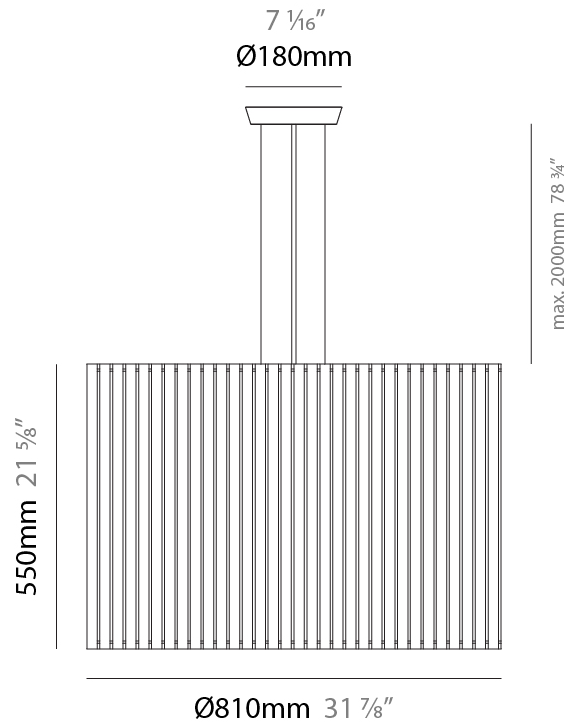

PROJECT	
TYPE	
SPECIFIER	
QUANTITY	
DATE	

LUZ OCULTA WOOD SUSPENSION

D51035-

base number	Finish Options	Finish Options

1. To build a product code in our configurator select the specify button on the base model # product page
2. To build a manual product code on this datasheet choose from the options listed below in blue font and add the suffix to the base model #

GENERAL

Series: Luz Oculta
Subseries: Luz Oculta Wood
Partner: Fambuena
Division: Design
Installation: Suspension
Product Type: Pendant
Mounting Location: Ceiling
Light Distribution: Direct / Indirect

PHYSICAL

Shape: Rectangle
Diameter (mm): 810
Diameter (in): 31 7/8
Height (mm): 550
Height (in): 21 5/8
Fixture Finish: DOW / NAT
Holder Finish: BRA / BRZ
Fixture Material: Metal / Wood
Primary Material: Wood
Cable Details: Cable length 2000mm / 79"

ELECTRICAL

Number of Lamps: 3
Lamp Type: LED Retrofit
Lamp Shape: A19
Bulb Included: Bulb Not Included
Total Output Wattage (W): 36
Max. Wattage Per Lamp (W): 12
Lamp Base: E26
Input Voltage (V): 120
Upon Request: 277Vac / GU24

LED

OPTICAL

RATINGS AND CERTIFICATIONS

Certified By: Certified for North American Standards
IP rating: IP20