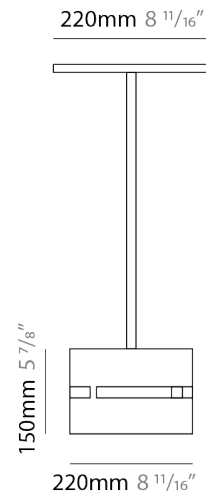

PROJECT	
TYPE	
SPECIFIER	
QUANTITY	
DATE	

LUZ OCULTA METAL SUSPENSION

D51032-

base number   Finish
Options

1. To build a product code in our configurator select the specify button on the base model # product page
2. To build a manual product code on this datasheet choose from the options listed below in blue font and add the suffix to the base model #

GENERAL

Series: Luz Oculta
Subseries: Luz Oculta Metal
Partner: Fambuena
Division: Design
Installation: Suspension
Product Type: Pendant
Mounting Location: Ceiling
Light Distribution: Direct / Indirect

PHYSICAL

Shape: Rectangle
Diameter (mm): 220
Diameter (in): 8 ¹¹/₁₆
Height (mm): 150
Height (in): 5 ⁷/₈
Fixture Finish: [BRA](#) / [BRZ](#) / [ABR](#)
Fixture Material: Metal
Cable Details: Cable length 2000mm / 79"

ELECTRICAL

Number of Lamps: 1
Lamp Type: LED Retrofit
Lamp Shape: A19
Bulb Included: Bulb Not Included
Max. Wattage Per Lamp (W): 5
Lamp Base: E26
Input Voltage (V): 120
Upon Request: 277Vac / GU24

LED

OPTICAL

RATINGS AND CERTIFICATIONS

Certified By: Certified for North American Standards
IP rating: IP20