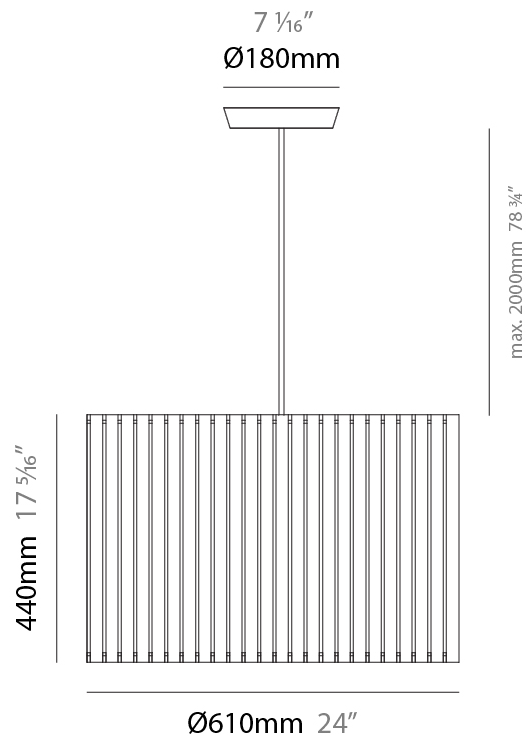

PROJECT	_____
TYPE	_____
SPECIFIER	_____
QUANTITY	_____
DATE	_____

LUZ OCULTA WOOD SUSPENSION

D51037- _____ - _____
base number   Finish Options   Finish Options

1. To build a product code in our configurator select the specify button on the base model # product page
2. To build a manual product code on this datasheet choose from the options listed below in blue font and add the suffix to the base model #

GENERAL

Series: Luz Oculta
Subseries: Luz Oculta Wood
Partner: Fambuena
Division: Design
Installation: Suspension
Product Type: Pendant
Mounting Location: Ceiling
Light Distribution: Direct / Indirect

PHYSICAL

Shape: Rectangle
Diameter (mm): 610
Diameter (in): 24
Height (mm): 440
Height (in): 17 ⁵/₁₆
Fixture Finish: DOW / NAT
Holder Finish: BRA / BRZ
Fixture Material: Metal / Wood
Primary Material: Wood
Cable Details: Cable length 2000mm / 79"

ELECTRICAL

Number of Lamps: 1
Lamp Type: LED Retrofit
Lamp Shape: A19
Bulb Included: Bulb Not Included
Max. Wattage Per Lamp (W): 12
Lamp Base: E26
Input Voltage (V): 120
Upon Request: 277Vac / GU24

LED

OPTICAL

RATINGS AND CERTIFICATIONS

Certified By: Certified for North American Standards
IP rating: IP20