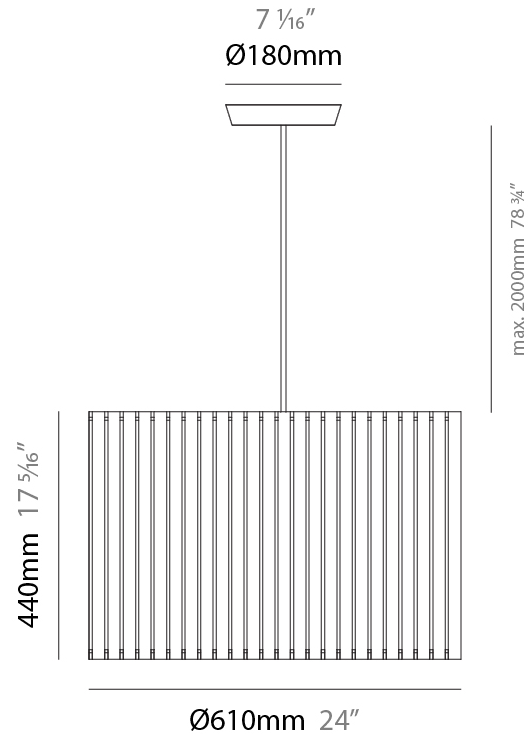

PROJECT	
TYPE	
SPECIFIER	
QUANTITY	
DATE	

LUZ OCULTA SUSPENSION

D51037- : D51037-BRZ-DOW

base number

1. To build a product code in our configurator select the specify button on the base model # product page
2. To build a manual product code on this datasheet choose from the options listed below in blue font and add the suffix to the base model #

GENERAL

Series: Luz Oculta
Partner: Fambuena
Division: Design
Installation: Suspension
Product Type: Pendant
Mounting Location: Ceiling
Light Distribution: Direct / Indirect

PHYSICAL

Shape: Drum
Diameter (mm): 61cm / 24"
Height (mm): 44cm / 17 5/16"
Fixture Material: Metal / Wood
Primary Material: Wood

ELECTRICAL

Lamp Type: LED Retrofit
Max. Wattage Per Lamp (W): 12

LED

OPTICAL

RATINGS AND CERTIFICATIONS

Certified By: Certified for North American Standards
IP rating: IP20